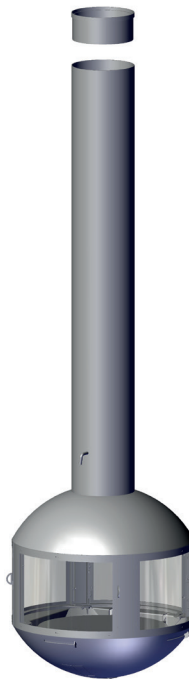

CUT SHEET

Ø 24 13/16"
(Ø 630 mm)

Ø 8 1/16" id
(Ø 205 mm)

8" adaptor

Ø 8 5/8" od
(Ø 219 mm)