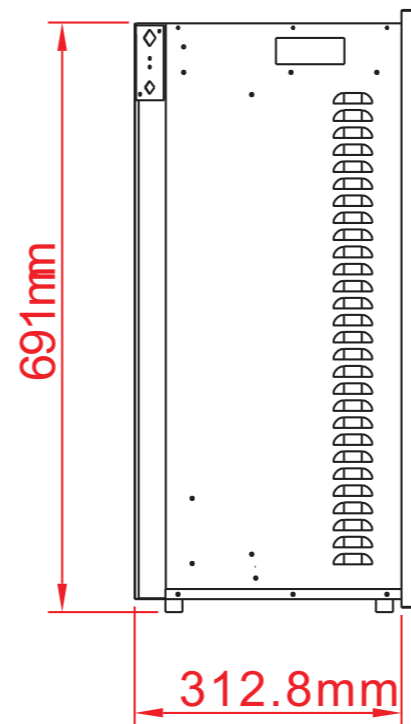

TECHNICAL SPECIFICATIONS

VOLTS	120V 60Hz	
AMPS	12.5	
WATTS	1465 W	
HEATER	HIGH	1465 watts
	LOW	750 watts
NO HEATER	32.6 watts	
LAMPS	TYPE	LED
	WATTS	
	TOTAL WATTS	32 watts
ROTOR MOTOR	1 at 2.9 watts	
HEIGHT,WIDTH,DEPTH	27 1/4" x 37 1/8" x 12 3/8"	
GLASS VIEWING OPENING	23 5/8" X 35 1/4"	
GLASS SIZE	23 1/8" X 35 3/4"	
SHIPPING SIZE	29 5/8" x 42 1/8" x 15 1/2"	
SHIPPING WEIGHT	UNIT	101.4 lbs
	GLASS FRONT	81.6 lbs
PLUG LOCATION	Left Side	
CORD LENGTH	76"	
APPROX. HEATING AREA	400 sq ft	

Amantii

09.11.2021 - rev

SERIES	MODEL		REV
TRADITIONAL	TRD-38 BESPOKE		1
SCALE 1"=1'-0"	DATE: 08/08/2021	SHEET 1 OF 1	

TECHNICAL SPECIFICATIONS

VOLTS	120V 60Hz	
AMPS	12.5	
WATTS	1465 W	
HEATER	HIGH	1465 watts
	LOW	750 watts
NO HEATER	32.6 watts	
LAMPS	TYPE	LED
	WATTS	
	TOTAL WATTS	32 watts
ROTOR MOTOR	1 at 2.9 watts	
HEIGHT,WIDTH,DEPTH	69.1 x 94.4 x 31.28 cm	
GLASS VIEWING OPENING	60.1 X 89.6 cm	
GLASS SIZE	58.8 X 90.8 cm	
SHIPPING SIZE	75.1 x 106.9 x 39.5 cm	
SHIPPING WEIGHT	UNIT	46 Kgs
	GLASS FRONT	37 Kgs
PLUG LOCATION	Left Side	
CORD LENGTH	193 cm	
APPROX. HEATING AREA	37 sqm	

Amantii

09.11.21 - rev

SERIES TRADITIONAL	MODEL TRD-38 BESPOKE		REV 1
SCALE 1:12	DATE: 08/08/2021		SHEET 1 OF 1