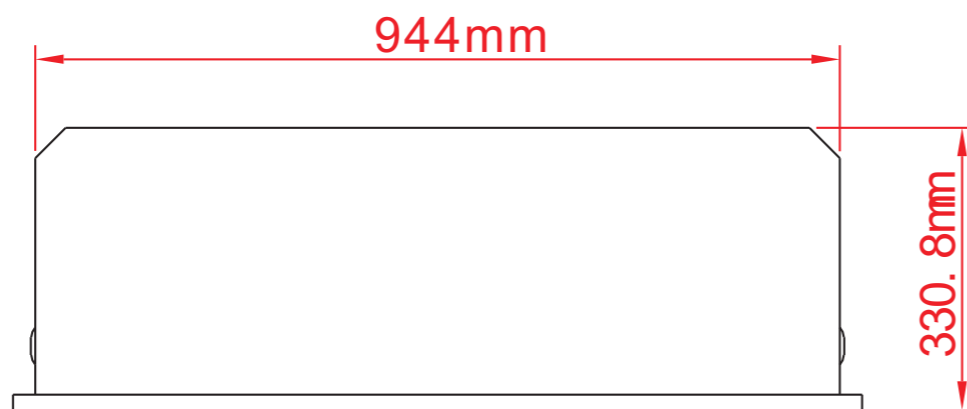

TECHNICAL SPECIFICATIONS

VOLTS	120V 60Hz	
AMPS	12.5	
WATTS	1465 W	
HEATER	HIGH	1465 watts
	LOW	750 watts
NO HEATER	32.6 watts	
LAMPS	TYPE	LED
	WATTS	
	TOTAL WATTS	32 watts
ROTOR MOTOR	1 at 2.9 watts	
HEIGHT,WIDTH,DEPTH	27 1/4" x 37 1/8" x 12 3/8"	
GLASS VIEWING OPENING	23 5/8" X 35 1/4"	
GLASS SIZE	23 1/8" X 35 3/4"	
SHIPPING SIZE	29 5/8" x 42 1/8" x 15 1/2"	
SHIPPING WEIGHT	UNIT	101.4 lbs
	GLASS FRONT	81.6 lbs
PLUG LOCATION	Left Side	
CORD LENGTH	76"	
APPROX. HEATING AREA	400 sq ft	

Amantii

09.11.2021 - rev

SERIES	MODEL		REV
TRADITIONAL	TRD-38 BESPOKE		1
SCALE 1"=1'-0"	DATE: 08/08/2021	SHEET 1 OF 1	

TECHNICAL SPECIFICATIONS

VOLTS	120V 60Hz	
AMPS	12.5	
WATTS	1465 W	
HEATER	HIGH	1465 watts
	LOW	750 watts
NO HEATER	32.6 watts	
LAMPS	TYPE	LED
	WATTS	
	TOTAL WATTS	32 watts
ROTOR MOTOR	1 at 2.9 watts	
HEIGHT,WIDTH,DEPTH	69.1 x 94.4 x 31.28 cm	
GLASS VIEWING OPENING	60.1 X 89.6 cm	
GLASS SIZE	58.8 X 90.8 cm	
SHIPPING SIZE	75.1 x 106.9 x 39.5 cm	
SHIPPING WEIGHT	UNIT	46 Kgs
	GLASS FRONT	37 Kgs
PLUG LOCATION	Left Side	
CORD LENGTH	193 cm	
APPROX. HEATING AREA	37 sqm	

Amantii

09.11.21 - rev

SERIES TRADITIONAL	MODEL TRD-38 BESPOKE		REV 1
SCALE 1:12	DATE: 08/08/2021		SHEET 1 OF 1