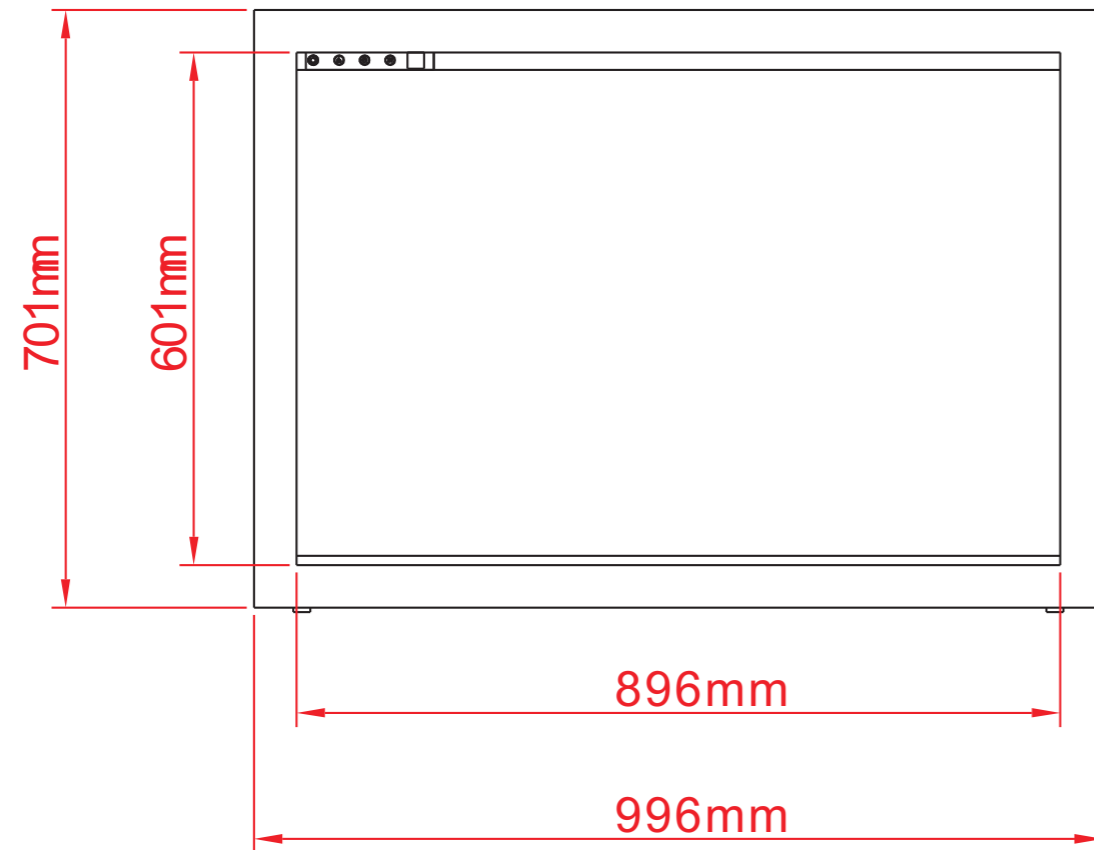

TECHNICAL SPECIFICATIONS

VOLTS	120V 60Hz	
AMPS	12.5	
WATTS	1465 W	
HEATER	HIGH	1465 watts
	LOW	750 watts
NO HEATER	32.6 watts	
LAMPS	TYPE	LED
	WATTS	
	TOTAL WATTS	32 watts
ROTOR MOTOR	1 at 2.9 watts	
HEIGHT,WIDTH,DEPTH	27 1/4" x 37 1/8" x 12 3/8"	
GLASS VIEWING OPENING	23 5/8" X 35 1/4"	
GLASS SIZE	23 1/8" X 35 3/4"	
SHIPPING SIZE	29 5/8" x 42 1/8" x 15 1/2"	
SHIPPING WEIGHT	UNIT	101.4 lbs
	GLASS FRONT	81.6 lbs
PLUG LOCATION	Left Side	
CORD LENGTH	76"	
APPROX. HEATING AREA	400 sq ft	

Amantii

09.11.2021 - rev

SERIES	MODEL		REV
TRADITIONAL	TRD-38 BESPOKE		1
SCALE 1"=1'-0"	DATE: 08/08/2021	SHEET 1 OF 1	

TECHNICAL SPECIFICATIONS

VOLTS	120V 60Hz	
AMPS	12.5	
WATTS	1465 W	
HEATER	HIGH	1465 watts
	LOW	750 watts
NO HEATER	32.6 watts	
LAMPS	TYPE	LED
	WATTS	
	TOTAL WATTS	32 watts
ROTOR MOTOR	1 at 2.9 watts	
HEIGHT,WIDTH,DEPTH	69.1 x 94.4 x 31.28 cm	
GLASS VIEWING OPENING	60.1 X 89.6 cm	
GLASS SIZE	58.8 X 90.8 cm	
SHIPPING SIZE	75.1 x 106.9 x 39.5 cm	
SHIPPING WEIGHT	UNIT	46 Kgs
	GLASS FRONT	37 Kgs
PLUG LOCATION	Left Side	
CORD LENGTH	193 cm	
APPROX. HEATING AREA	37 sqm	

Amantii

09.11.21 - rev

SERIES TRADITIONAL	MODEL TRD-38 BESPOKE		REV 1
SCALE 1:12	DATE: 08/08/2021		SHEET 1 OF 1