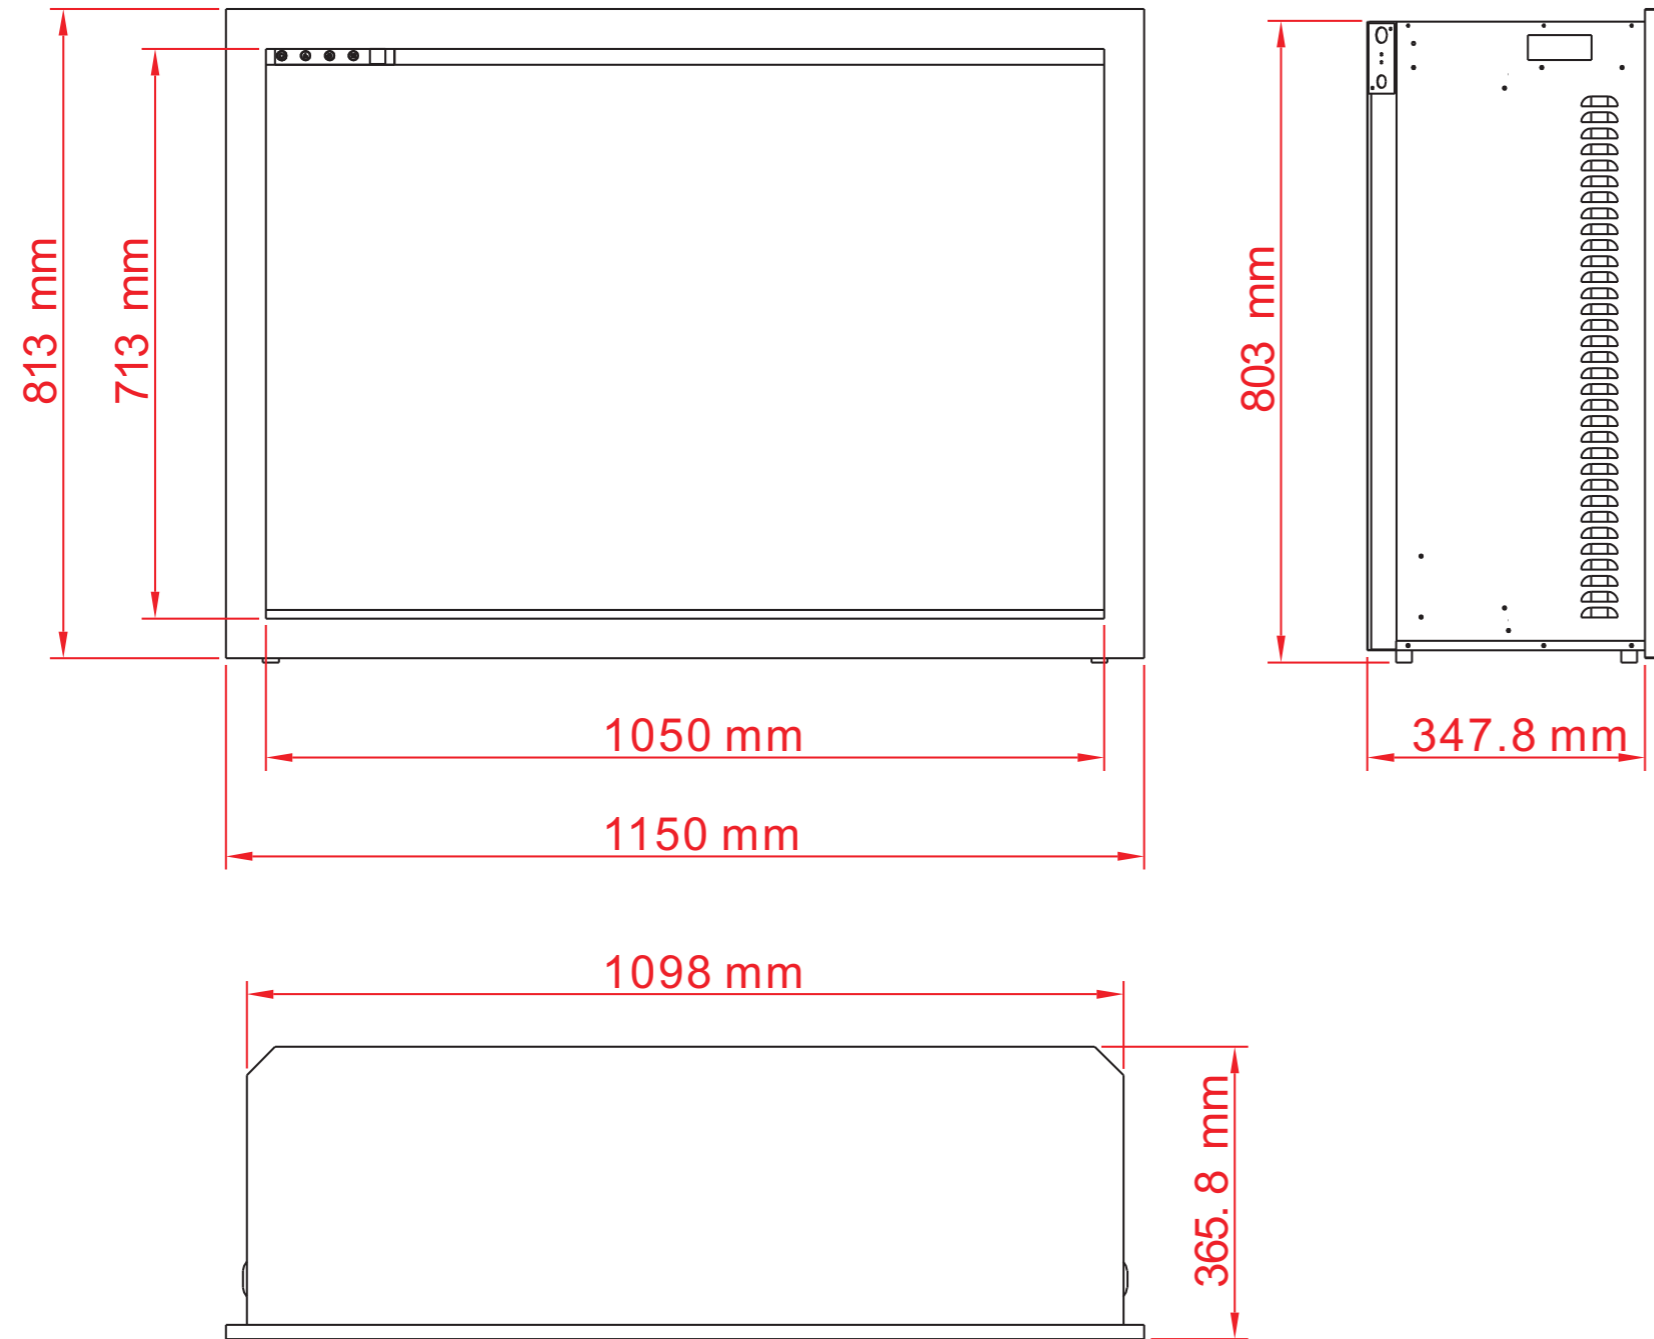

### TECHNICAL SPECIFICATIONS

VOLTS	120V 60Hz	
AMPS	12.5	
WATTS	1465 W	
HEATER	HIGH	1465 watts
	LOW	750 watts
NO HEATER	37.8 watts	
LAMPS	TYPE	LED
	WATTS	
	TOTAL WATTS	27.1 watts
ROTOR MOTOR	1 at 2.9 watts	
HEIGHT,WIDTH,DEPTH	31 5/8" x 43 1/4" x 13 3/4"	
GLASS VIEWING OPENING	28 1/8" X 41 3/8"	
GLASS SIZE	27 1/4" X 41 7/8"	
SHIPPING SIZE	34" x 48 1/8" x 16 7/8"	
SHIPPING WEIGHT	UNIT	133.8 lbs
		104.7 lbs
	GLASS FRONT	Included
PLUG LOCATION	Left Side	
CORD LENGTH	76"	
APPROX. HEATING AREA	400 sq ft	

*Amantii*  
09.11.2021 - rev

SERIES	MODEL		REV
TRADITIONAL	TRD-44 BESPOKE		1
SCALE 1"=1'-0"	DATE: 08/08/2021	SHEET 1 OF 1	

### TECHNICAL SPECIFICATIONS

VOLTS	120V 60Hz	
AMPS	12.5	
WATTS	1465 W	
HEATER	HIGH	1465 watts
	LOW	750 watts
NO HEATER	37.8 watts	
LAMPS	TYPE	LED
	WATTS	
	TOTAL WATTS	27.1 watts
ROTOR MOTOR	1 at 2.9 watts	
HEIGHT,WIDTH,DEPTH	80.3 x 109.8 x 34.8 cm	
GLASS VIEWING OPENING	71.3 X105 cm	
GLASS SIZE	70 X106.2 cm	
SHIPPING SIZE	86.3 x 122.3 x 43 cm	
SHIPPING WEIGHT	UNIT	60.7 Kgs
	GLASS FRONT	47.5 Kgs
PLUG LOCATION	Left Side	
CORD LENGTH	193 cm	
APPROX. HEATING AREA	37 sqm	

*Amantii*

09.11.2021 -rev

SERIES	MODEL		REV
TRADITIONAL	TRD-44 BESPOKE		1
SCALE 1:12	DATE 5 08/08/2021	SHEET 1 OF 1	