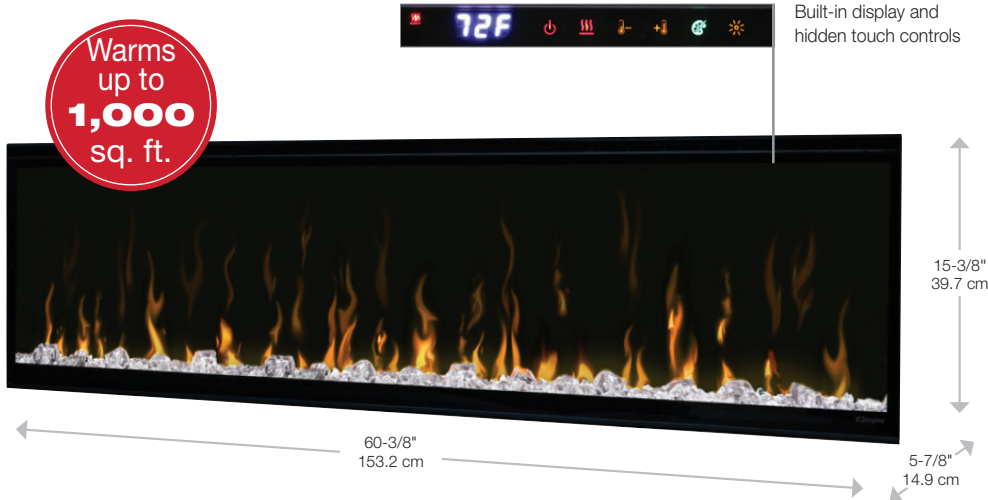

IgniteXL® 60" Linear Electric Fireplace

XLF60