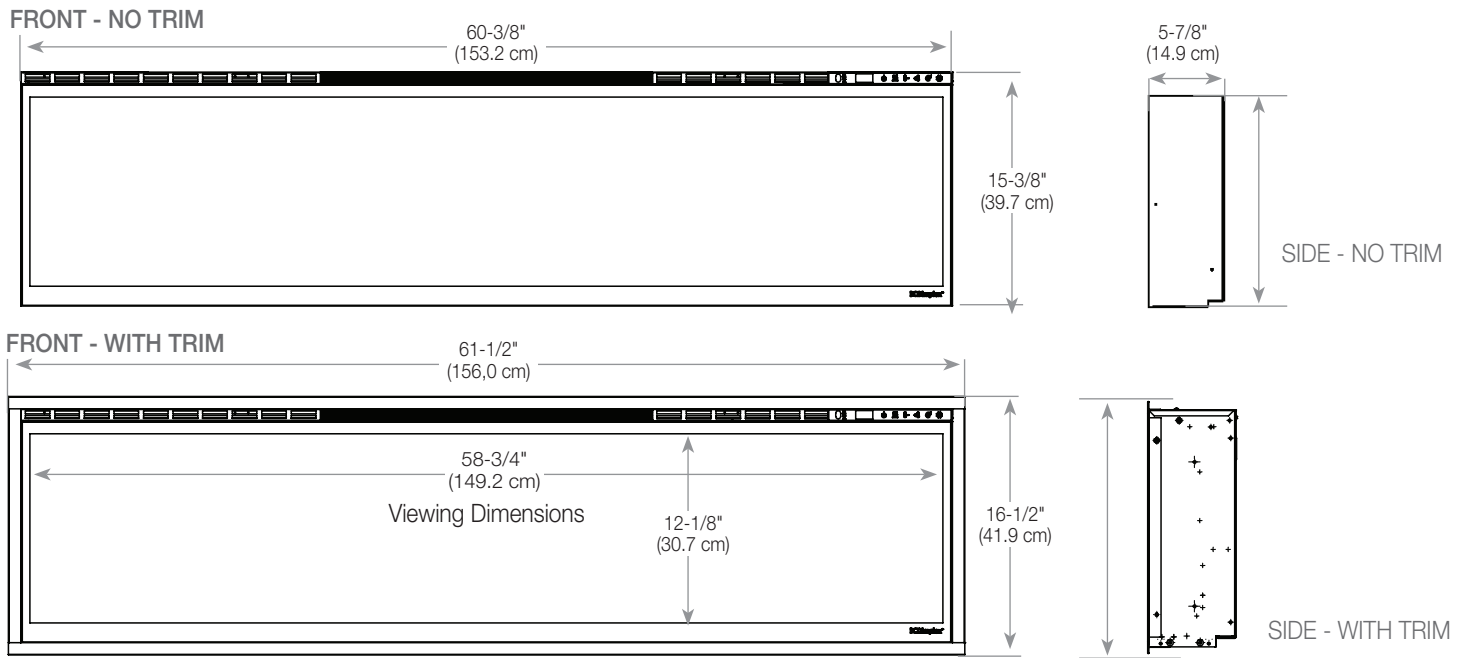

SE-337-R05-122022

IgniteXL®

60" Linear Electric Fireplace

XLF60

Product Dimensions:

Installs without trim to stone, brick and other solid finish materials; includes trim for drywall and tile surfaces.

Framing Dimensions

NOTE: The bottom sill needs to be a minimum of 3-1/2" (8.9 cm) deep. The sill can be constructed to support the front of the unit to allow the power supply wires to easily be run behind or flush with the back of the unit and a pass through hole drilled for electrical wire routing.

It is recommended that the bottom of the unit be mounted between 30" (76.2 cm) and 40" (102 cm) from the ground to maintain an optimized viewing angle of the flame.