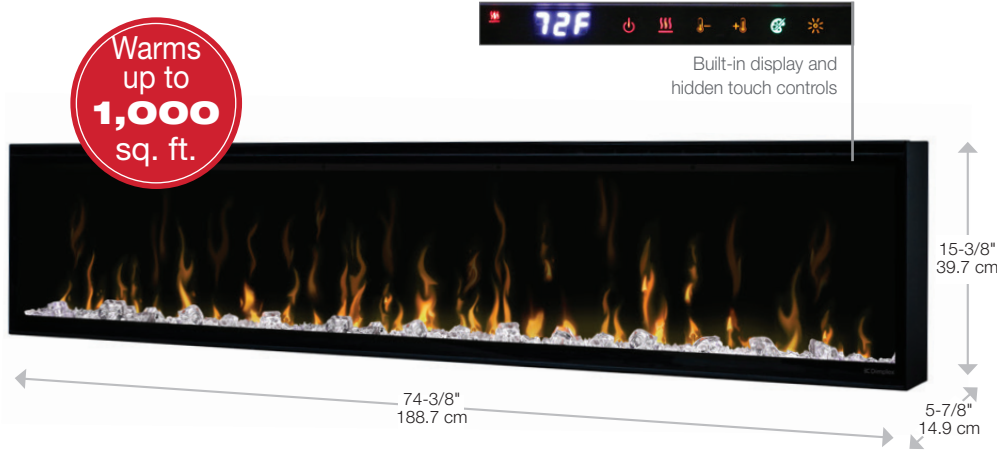

IgniteXL[®]
74" Linear Electric Fireplace

XLF74

Designed to ignite
your passion.

IgniteXL[®] stands apart as more lifelike and visually stunning than anything that came before it. With new, patented flame and heat technology, IgniteXL transforms the look and feel of any room. Installation is simpler and more flexible than ever, making the possibilities almost endless. Enjoy flawless panoramic views that ignite the senses from any angle.

IgniteXL® 74" Linear Electric Fireplace

XLF74

Mood Themes

Accessories

74" Driftwood and River Rock Accessory Package (LF74DWS-KIT)

74" IgniteXL Trim Kit (XLFTRIM74) Allows installation of IgniteXL in 2"x4" wall construction. 76-3/4" x 18-1/4" x 1-7/8" (195.0 cm x 46.2 cm x 4.5 cm)