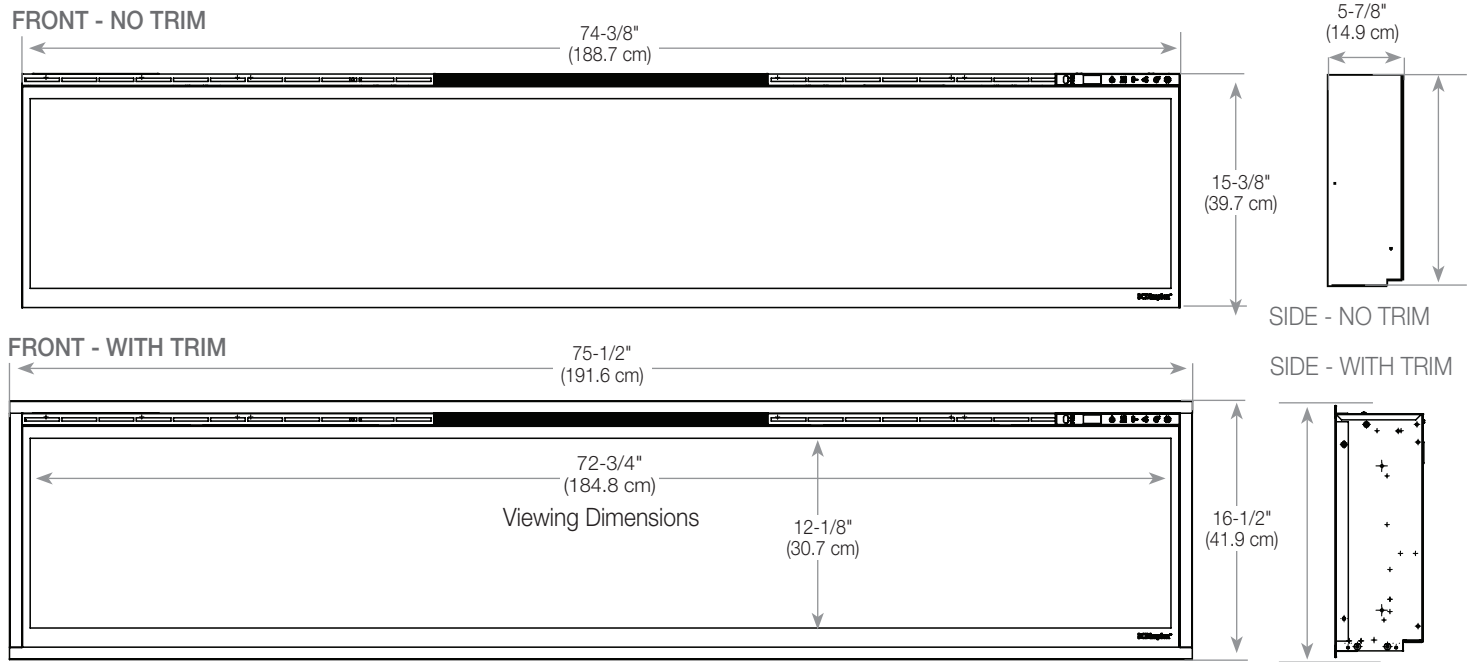

IgniteXL® 74" Linear Electric Fireplace

XLF74

Mood Themes

Accessories

74" Driftwood and River Rock Accessory Package (LF74DWS-KIT)

74" IgniteXL Trim Kit (XLFTRIM74) Allows installation of IgniteXL in 2"x4" wall construction. 76-3/4" x 18-1/4" x 1-7/8" (195.0 cm x 46.2 cm x 4.5 cm)

SE-018-R10-122022

IgniteXL®

74" Linear Electric Fireplace

XLF74

Product Dimensions:

Installs without trim to stone, brick and other solid finish materials; includes trim for drywall and tile surfaces.

Framing Dimensions

NOTE: The bottom sill needs to be a minimum of 3-1/2" (8.9 cm) deep. The sill can be constructed to support the front of the unit to allow the power supply wires to easily be run behind or flush with the back of the unit and a pass through hole drilled for electrical wire routing.

It is recommended that the bottom of the unit be mounted between 30" (76.2 cm) and 40" (102 cm) from the ground to maintain an optimized viewing angle of the flame.